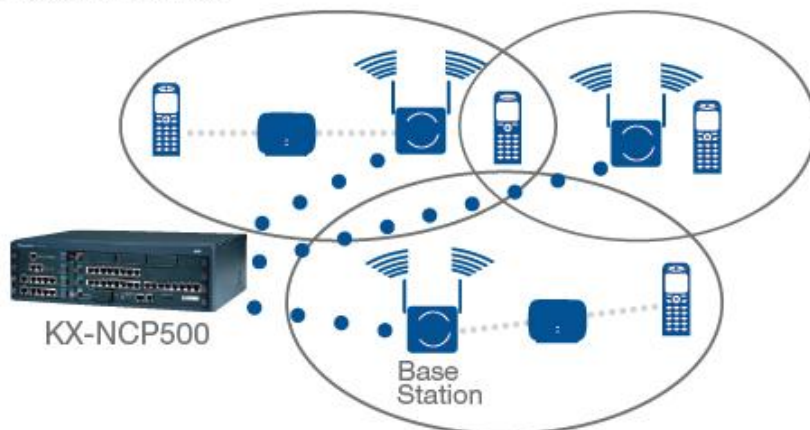

KX-TD7600 Series
KX-WT120 Series

DECT Wireless Handsets

- An Ideal Mobility Solution for Your Communications System
- Feature-rich Models with Easy, Intuitive Operation
- Ruggedized Model Available for Challenging Environments

Always Stay Connected.

The features & benefits of your desk phone—anywhere in the building

Panasonic DECT mobile wireless handsets coupled with your Panasonic KX-TDE or KX-NCP Communications Systems offer the ideal mobile communications solution. Depending on your system, you can have up to a maximum of 128 cell stations.

Big buildings are no longer a big problem. The system supports greater range with the use of multiple cell antennas, which automatically hand off calls from one station to the next as you move throughout your warehouse, plant, showroom or any large facility without the need for any special interface. Want to extend the range even further? Our A405 repeaters let you nearly triple normal cell station range.

With Panasonic DECT, multi-system registration allows you to roam across up to 4 different phone systems with one wireless handset for maximum flexibility.

For more information visit panasonic.com/bts

Enhanced Communications Solutions